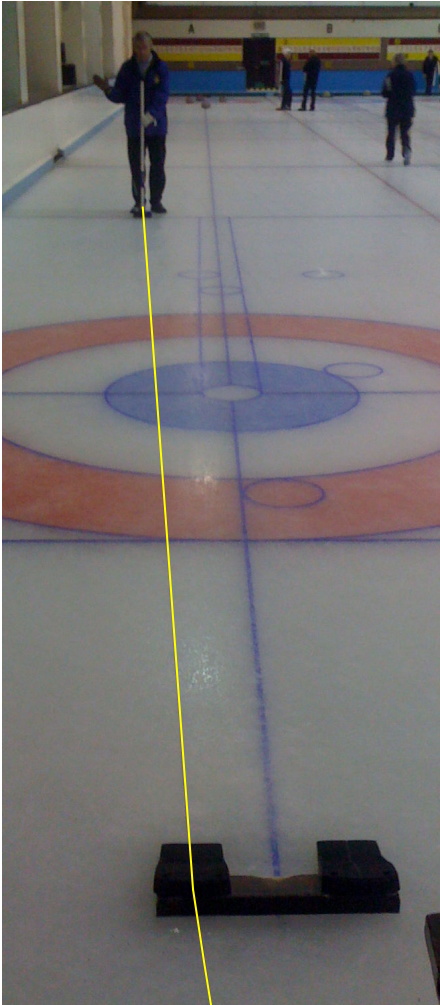

## Show the line

Can be used with any ability.

To allow curlers to see the line of delivery.

Attach a length of string, twine or rope to a brush and run the length of the rink or to the near hogline.

The other end of the string, twine or rope should be placed at the centre of the hack.

Player can see a visual representation of the angled line of delivery

Alternatively, a line laser light can achieve similar effects.